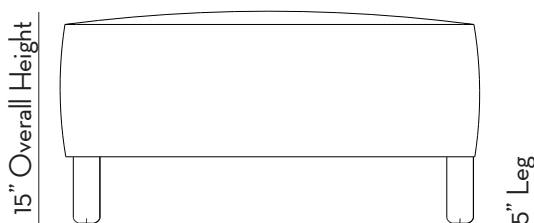

Dimensions:

Overall: 30", 48" W x 30" D x 15" H
Leg Height: 5"
Leg Width: 2"
Legs Removable: Yes