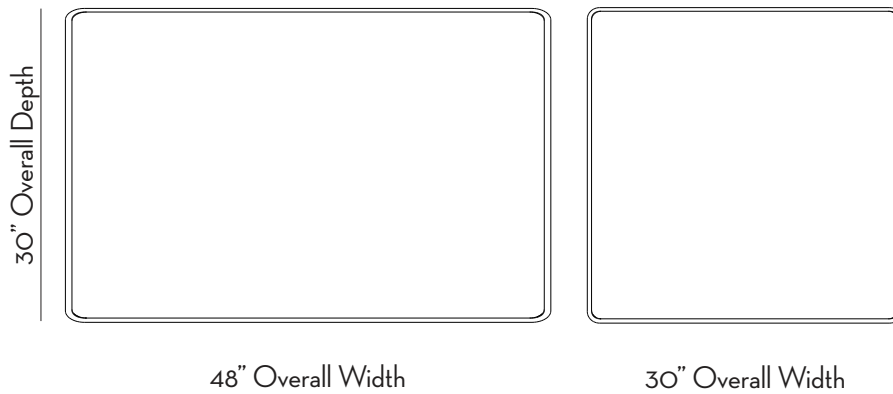

Dimensions:

Overall: 30", 48" W x 30" D x 15" H
Leg Height: 5"
Leg Width: 2"
Legs Removable: Yes