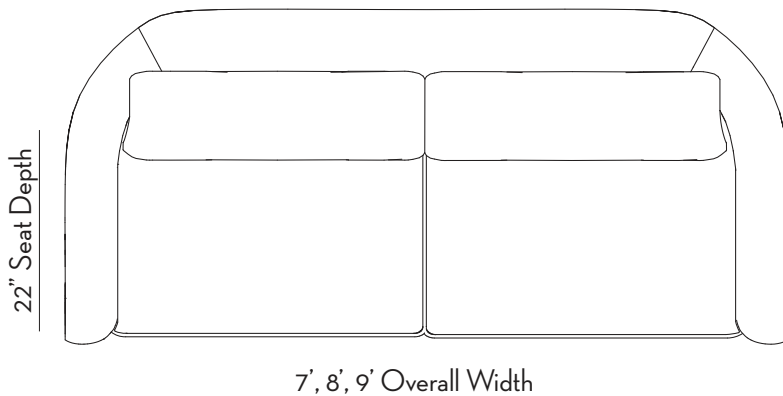

SALTWOLF

Hawthorne Chair

- Kiln-dried hardwood frame
- 8-way hand tied seat suspension
- Down-wrapped inner spring seat cushion
- Poly/down back pillow
- Three widths available: 7', 8', 9'
- Two over two or two over one cushion configuration available
- Wood finish options:
 - Charcoal Oak
 - Natural Oak
 - Natural Walnut
- Stocked upholstery options:
 - Belgian linen (8 colors)
 - Performance velvet (5 colors)
 - Italian leather (3 colors)
- Lifetime warranty on all frames

Dimensions:

Overall: 7', 8', 9' W x 39" D x 33" H
Inside Width: 72", 84", 96"
Diagonal Depth: 36"
Seat Height: 17"
Seat Depth: 22"
Arm Height: 21"-30"
Arm Width: 6"
Back Height: 30"
Leg Height: 5"
Leg Width: 2"
Legs Removable: Yes