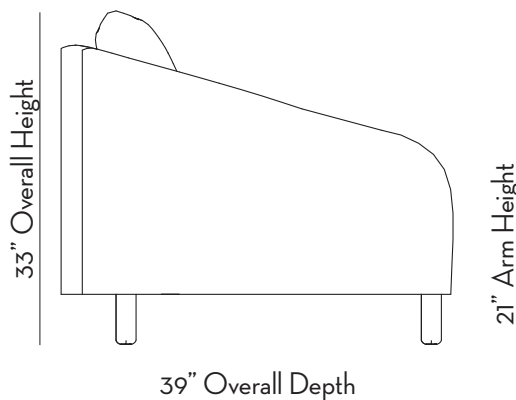

SALTWOLF

Hawthorne Chair

- Kiln-dried hardwood frame
- 8-way hand tied seat suspension
- Down-wrapped inner spring seat cushion
- Poly/down back pillow
- Three widths available: 7', 8', 9'
- Two over two or two over one cushion configuration available
- Wood finish options:
 - Charcoal Oak
 - Natural Oak
 - Natural Walnut
- Stocked upholstery options:
 - Belgian linen (8 colors)
 - Performance velvet (5 colors)
 - Italian leather (3 colors)
- Lifetime warranty on all frames

Dimensions:

Overall: 7', 8', 9' W x 39" D x 33" H
Inside Width: 72", 84", 96"
Diagonal Depth: 36"
Seat Height: 17"
Seat Depth: 22"
Arm Height: 21"-30"
Arm Width: 6"
Back Height: 30"
Leg Height: 5"
Leg Width: 2"
Legs Removable: Yes