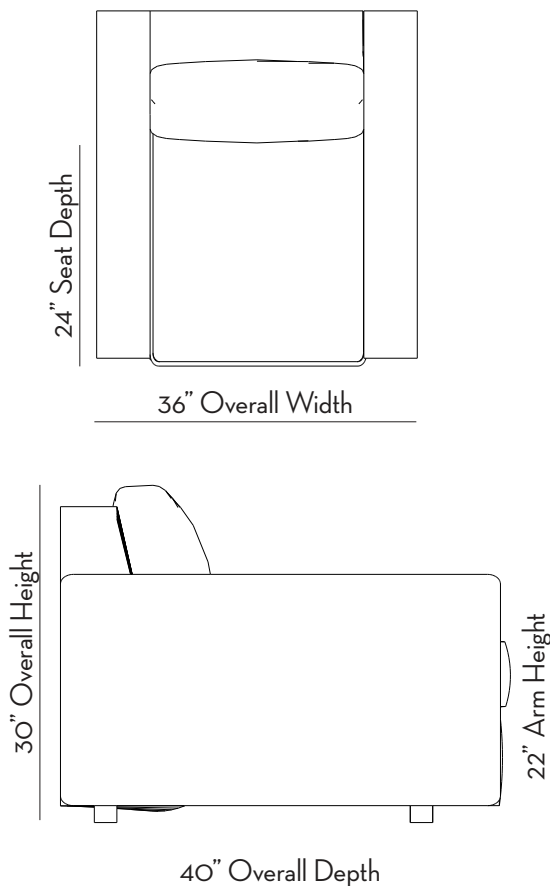

### Dimensions:

---

Overall: 36" W x 40" D x 30" H

Inside Width: 24"

Diagonal Depth: 35"

Seat Height: 17"

Seat Depth: 24"

Arm Height: 22"

Arm Width: 6"

Back Height: 28"

Leg Height: 1.5"

Leg Width: 1.5"

Legs Removable: Yes