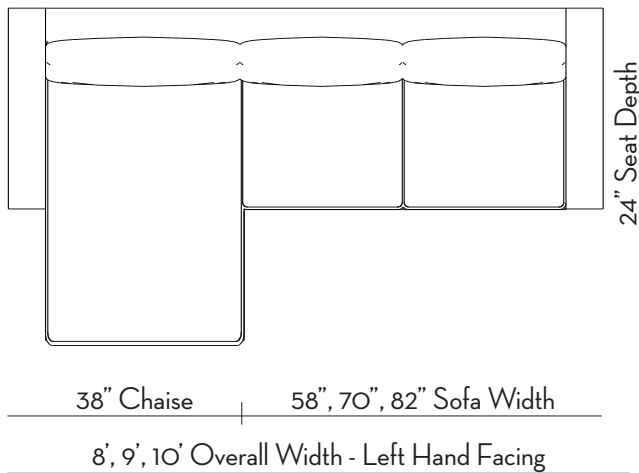

## Linden Chaise Sectional

- Kiln-dried hardwood frame
- 8-way hand tied seat suspension
- Down-wrapped inner spring seat cushion
- Poly/down back pillow
- Three widths available: 8', 9', 10'
- Right hand facing (RHF) or Left hand facing (LHF) configuration available
- Two over two or two over one (bench) cushion configuration available on sofa portion
- Charcoal wood feet
- Stocked upholstery options:
  - Belgian linen (8 colors)
  - Performance velvet (5 colors)
  - Italian leather (3 colors)
- Lifetime warranty on all frames

As Shown: Right Hand Facing

### Dimensions:

Overall: 8', 9', 10' W x 66" D x 30" H  
Sofa Width: 58", 70", 82" Chaise: 38"  
Inside Width: 84", 96", 108"  
Diagonal Depth: 35"  
Seat Height: 17"  
Seat Depth: 24" Chaise: 50"  
Arm Height: 22"  
Arm Width: 6"  
Back Height: 28"  
Leg Height: 1.5"  
Leg Width: 1.5"  
Legs Removable: Yes