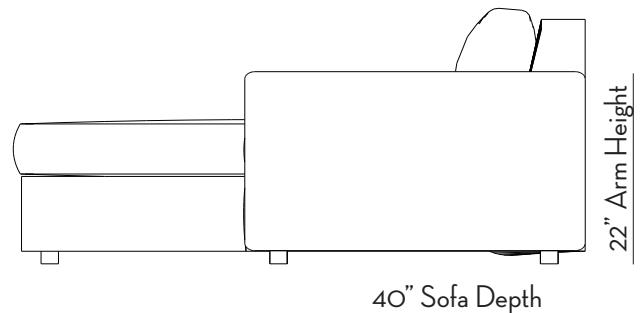

## Linden Chaise Sectional

- Kiln-dried hardwood frame
- 8-way hand tied seat suspension
- Down-wrapped inner spring seat cushion
- Poly/down back pillow
- Three widths available: 8', 9', 10'
- Right hand facing (RHF) or Left hand facing (LHF) configuration available
- Two over two or two over one (bench) cushion configuration available on sofa portion
- Charcoal wood feet
- Stocked upholstery options:
  - Belgian linen (8 colors)
  - Performance velvet (5 colors)
  - Italian leather (3 colors)
- Lifetime warranty on all frames

As Shown: Right Hand Facing

### Dimensions:

Overall: 8', 9', 10' W x 66" D x 30" H  
Sofa Width: 58", 70", 82" Chaise: 38"  
Inside Width: 84", 96", 108"  
Diagonal Depth: 35"  
Seat Height: 17"  
Seat Depth: 24" Chaise: 50"  
Arm Height: 22"  
Arm Width: 6"  
Back Height: 28"  
Leg Height: 1.5"  
Leg Width: 1.5"  
Legs Removable: Yes