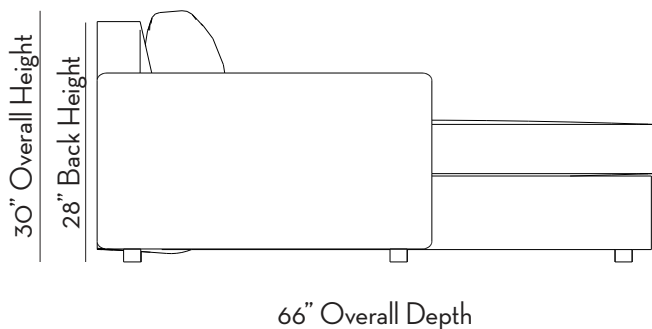

## Linden Chaise Sectional

- Kiln-dried hardwood frame
- 8-way hand tied seat suspension
- Down-wrapped inner spring seat cushion
- Poly/down back pillow
- Three widths available: 8', 9', 10'
- Right hand facing (RHF) or Left hand facing (LHF) configuration available
- Two over two or two over one (bench) cushion configuration available on sofa portion
- Charcoal wood feet
- Stocked upholstery options:
  - Belgian linen (8 colors)
  - Performance velvet (5 colors)
  - Italian leather (3 colors)
- Lifetime warranty on all frames

As Shown: Right Hand Facing

### Dimensions:

Overall: 8', 9', 10' W x 66" D x 30" H  
Sofa Width: 58", 70", 82" Chaise: 38"  
Inside Width: 84", 96", 108"  
Diagonal Depth: 35"  
Seat Height: 17"  
Seat Depth: 24" Chaise: 50"  
Arm Height: 22"  
Arm Width: 6"  
Back Height: 28"  
Leg Height: 1.5"  
Leg Width: 1.5"  
Legs Removable: Yes