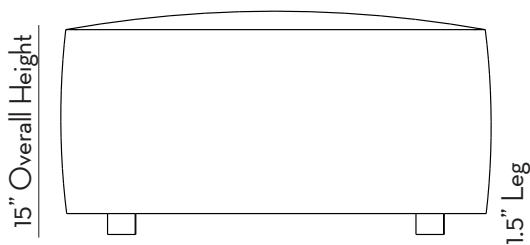

Dimensions:

Overall: 30", 48" W x 30" D x 15" H
Seat Height: 15"
Leg Height: 1.5"
Leg Width: 1.5"
Legs Removable: Yes