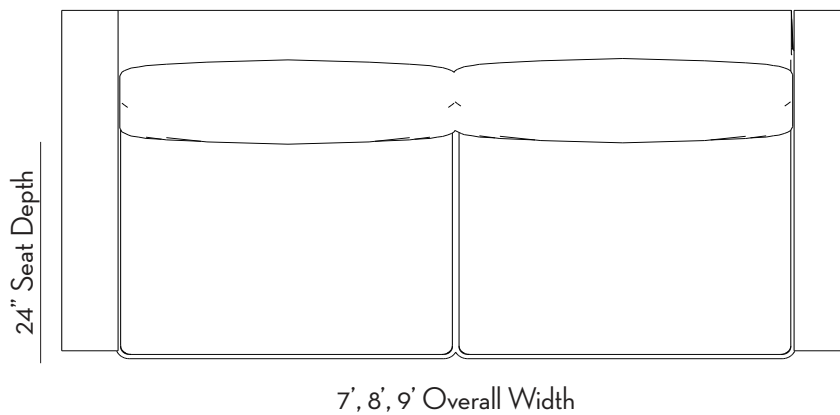

SALTWOLF

Linden Sofa

- Kiln-dried hardwood frame
- 8-way hand tied seat suspension
- Down-wrapped inner spring seat cushion
- Poly/down back pillow
- Three widths available: 7', 8', 9'
- Two over two or two over one (bench) cushion configuration available
- Charcoal wood feet
- Stocked upholstery options:
 - Belgian linen (8 colors)
 - Performance velvet (5 colors)
 - Italian leather (3 colors)
- Lifetime warranty on all frames

Dimensions:

Overall: 7', 8', 9' W x 40" D x 30" H
Inside Width: 72", 84", 96"
Diagonal Depth: 35"
Seat Height: 17"
Seat Depth: 24"
Arm Height: 22"
Arm Width: 6"
Back Height: 28"
Leg Height: 1.5"
Leg Width: 1.5"
Legs Removable: Yes