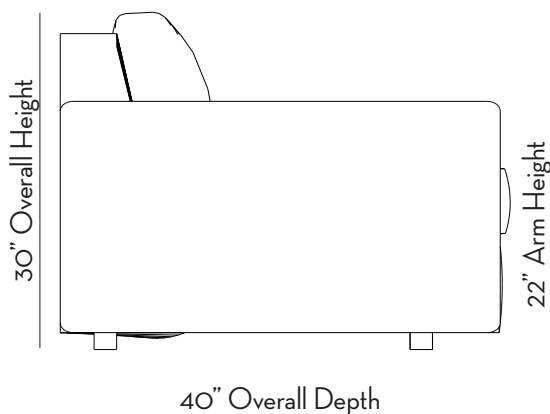

SALTWOLF

Linden Sofa

- Kiln-dried hardwood frame
- 8-way hand tied seat suspension
- Down-wrapped inner spring seat cushion
- Poly/down back pillow
- Three widths available: 7', 8', 9'
- Two over two or two over one (bench) cushion configuration available
- Charcoal wood feet
- Stocked upholstery options:
 - Belgian linen (8 colors)
 - Performance velvet (5 colors)
 - Italian leather (3 colors)
- Lifetime warranty on all frames

Dimensions:

Overall: 7', 8', 9' W x 40" D x 30" H
Inside Width: 72", 84", 96"
Diagonal Depth: 35"
Seat Height: 17"
Seat Depth: 24"
Arm Height: 22"
Arm Width: 6"
Back Height: 28"
Leg Height: 1.5"
Leg Width: 1.5"
Legs Removable: Yes