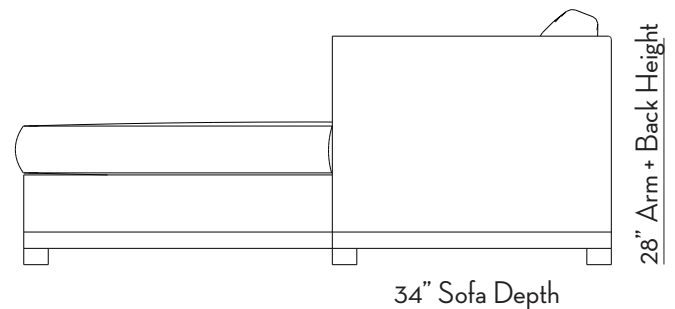

SALTWOLF

Mapleton Chaise Sectional

- Kiln-dried hardwood frame
- 8-way hand tied seat suspension
- Down-wrapped inner spring seat cushion
- Poly/down back pillow
- Three widths available: 8', 9', 10'
- Right hand facing (RHF) or Left hand facing (LHF) configuration available
- Two over two or two over one (bench) cushion configuration available on sofa portion
- Wood finish options:
 - Charcoal Oak
 - Natural Oak
 - Natural Walnut
- Stocked upholstery options:
 - Belgian linen (8 colors)
 - Performance velvet (5 colors)
 - Italian leather (3 colors)
- Lifetime warranty on all frames

As Shown: Right Hand Facing

Dimensions:

Overall: 8', 9', 10' W x 66" D x 31" H
Sofa Width: 62", 74", 86" Chaise: 34"
Inside Width: 90", 102", 114"
Diagonal Depth: 45"
Seat Height: 17"
Seat Depth: 22" Chaise: 54"
Arm Height: 28"
Arm Width: 3"
Back Height: 28"
Leg Height: 2"
Leg Width: 3"
Legs Removable: No