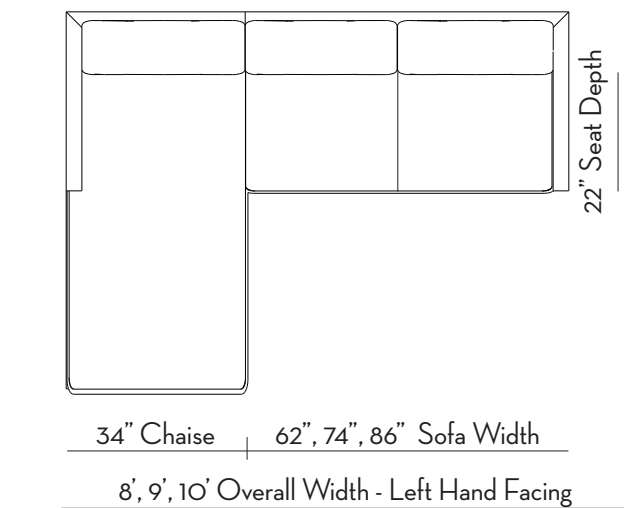

SALTWOLF

Mapleton Chaise Sectional

- Kiln-dried hardwood frame
- 8-way hand tied seat suspension
- Down-wrapped inner spring seat cushion
- Poly/down back pillow
- Three widths available: 8', 9', 10'
- Right hand facing (RHF) or Left hand facing (LHF) configuration available
- Two over two or two over one (bench) cushion configuration available on sofa portion
- Wood finish options:
 - Charcoal Oak
 - Natural Oak
 - Natural Walnut
- Stocked upholstery options:
 - Belgian linen (8 colors)
 - Performance velvet (5 colors)
 - Italian leather (3 colors)
- Lifetime warranty on all frames

As Shown: Right Hand Facing

Dimensions:

Overall: 8', 9', 10' W x 66" D x 31" H
Sofa Width: 62", 74", 86" Chaise: 34"
Inside Width: 90", 102", 114"
Diagonal Depth: 45"
Seat Height: 17"
Seat Depth: 22" Chaise: 54"
Arm Height: 28"
Arm Width: 3"
Back Height: 28"
Leg Height: 2"
Leg Width: 3"
Legs Removable: No