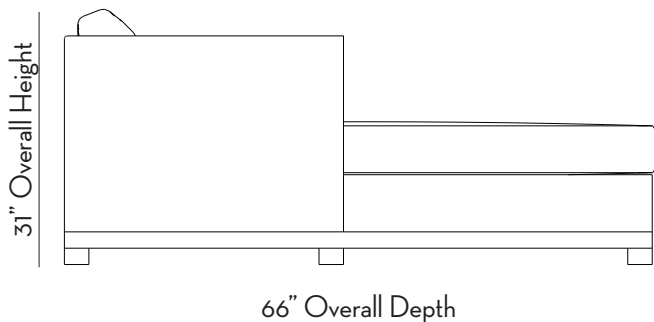

SALTWOLF

Mapleton Chaise Sectional

- Kiln-dried hardwood frame
- 8-way hand tied seat suspension
- Down-wrapped inner spring seat cushion
- Poly/down back pillow
- Three widths available: 8', 9', 10'
- Right hand facing (RHF) or Left hand facing (LHF) configuration available
- Two over two or two over one (bench) cushion configuration available on sofa portion
- Wood finish options:
 - Charcoal Oak
 - Natural Oak
 - Natural Walnut
- Stocked upholstery options:
 - Belgian linen (8 colors)
 - Performance velvet (5 colors)
 - Italian leather (3 colors)
- Lifetime warranty on all frames

As Shown: Right Hand Facing

Dimensions:

Overall: 8', 9', 10' W x 66" D x 31" H
Sofa Width: 62", 74", 86" Chaise: 34"
Inside Width: 90", 102", 114"
Diagonal Depth: 45"
Seat Height: 17"
Seat Depth: 22" Chaise: 54"
Arm Height: 28"
Arm Width: 3"
Back Height: 28"
Leg Height: 2"
Leg Width: 3"
Legs Removable: No